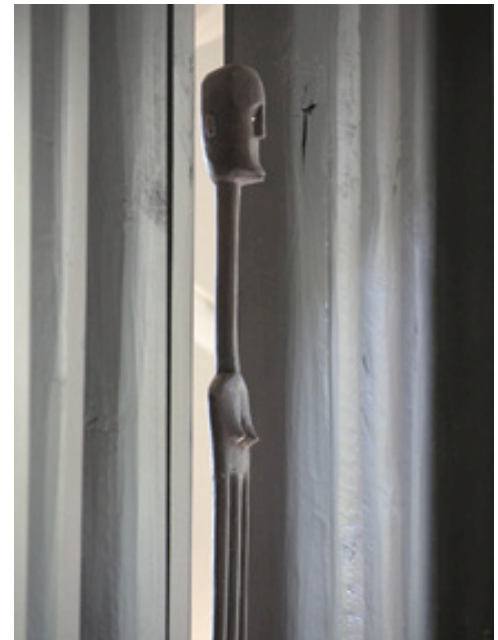

Cote d'Ivoire Screen

movable blades, with male or female figure

laguna niguel  
thomas lavin  
310 278 2456

new york  
profiles  
212 689 6903

dallas  
cory pope & associates  
214 981 9119

dania beach  
carriage house  
954 925 2661