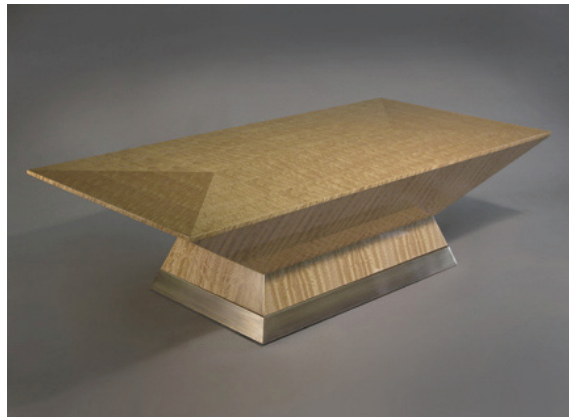

Hudson **Lift**-Table

laguna niguel  
thomas lavin  
310 278 2456

new york  
profiles  
212 689 6903

dallas  
cory pope & associates  
214 981 9119

dania beach  
carriage house  
954 925 2661

seattle  
george associates  
206 724 0006